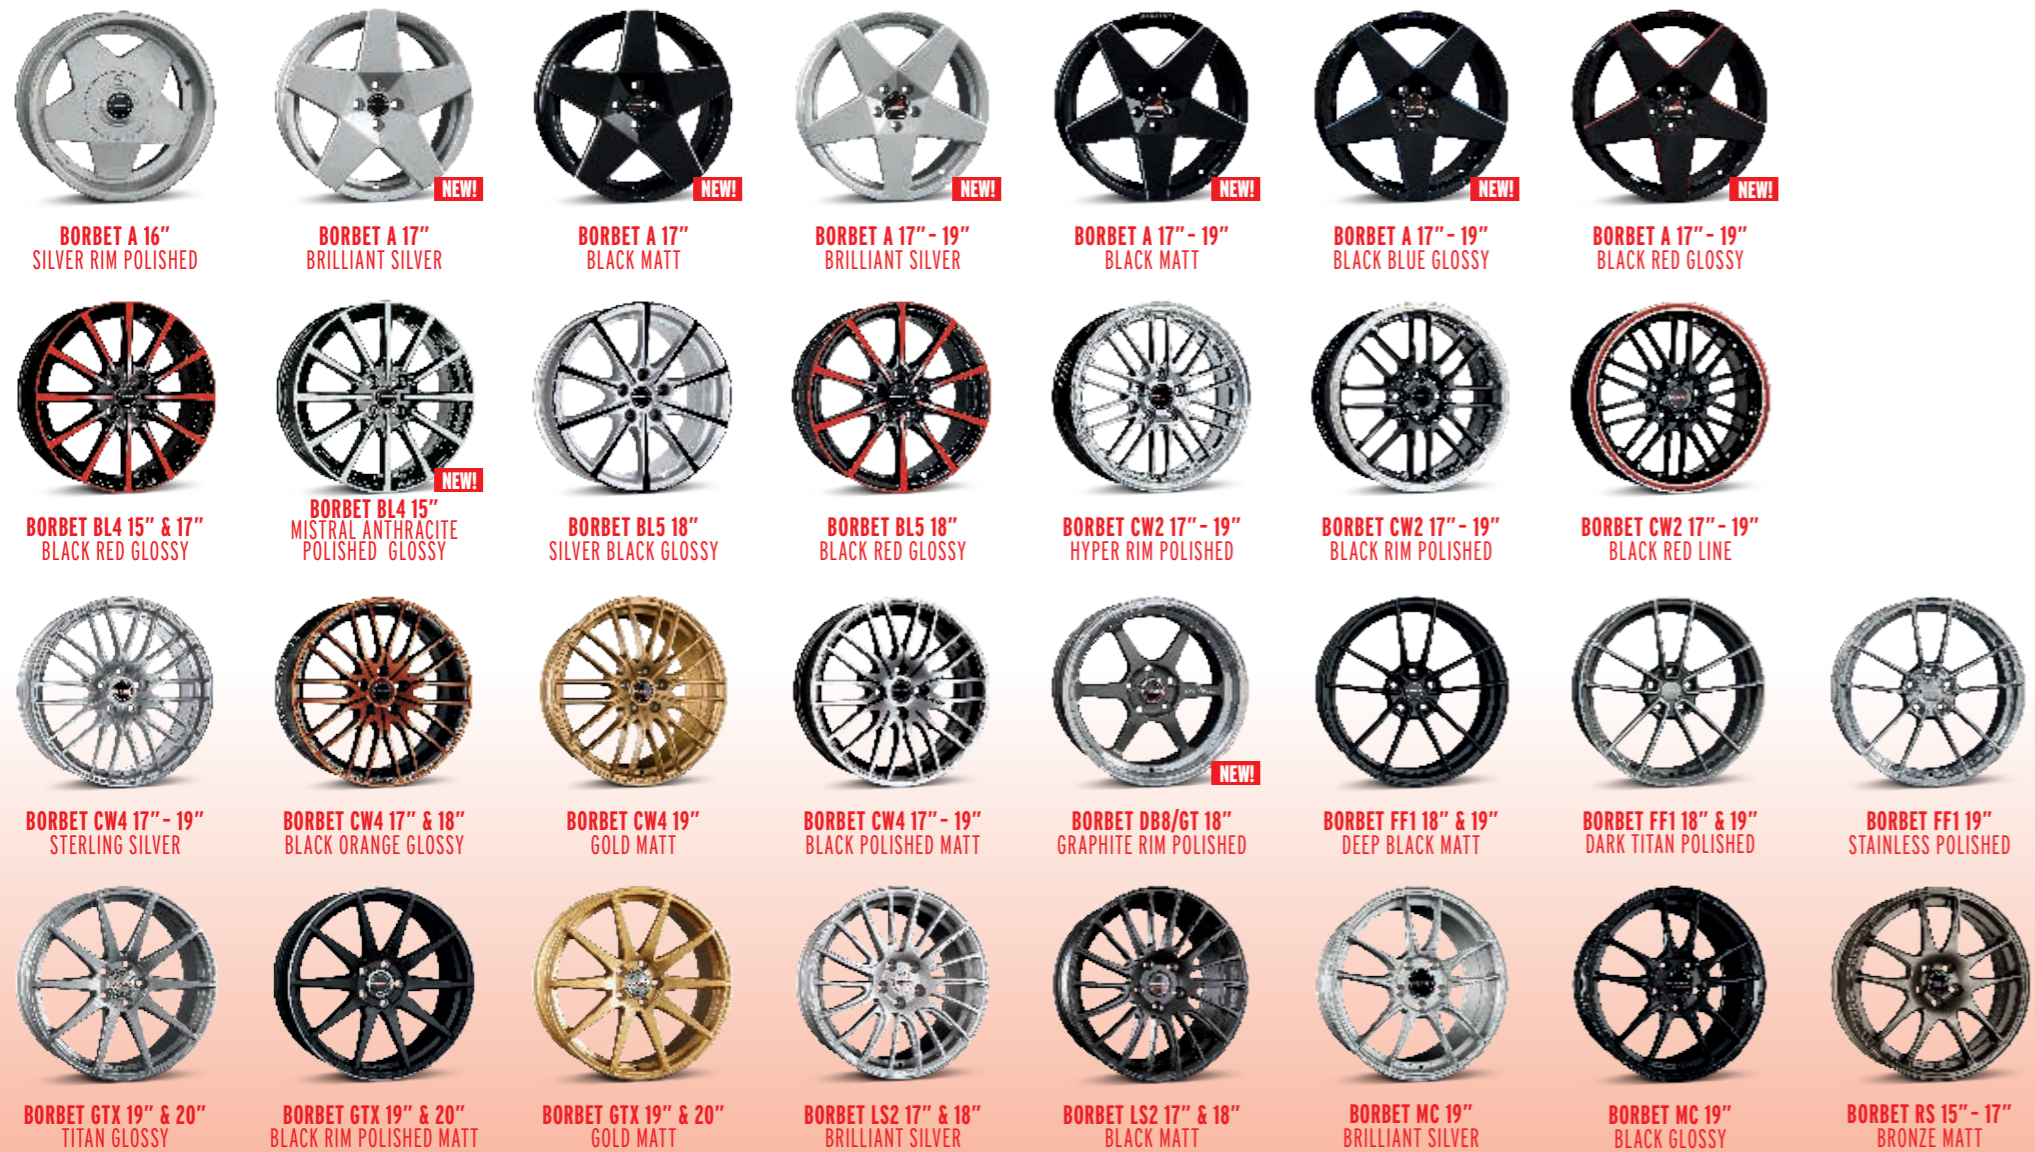

BORBET SPORTS

BORBET COMMERCIAL WHEELS